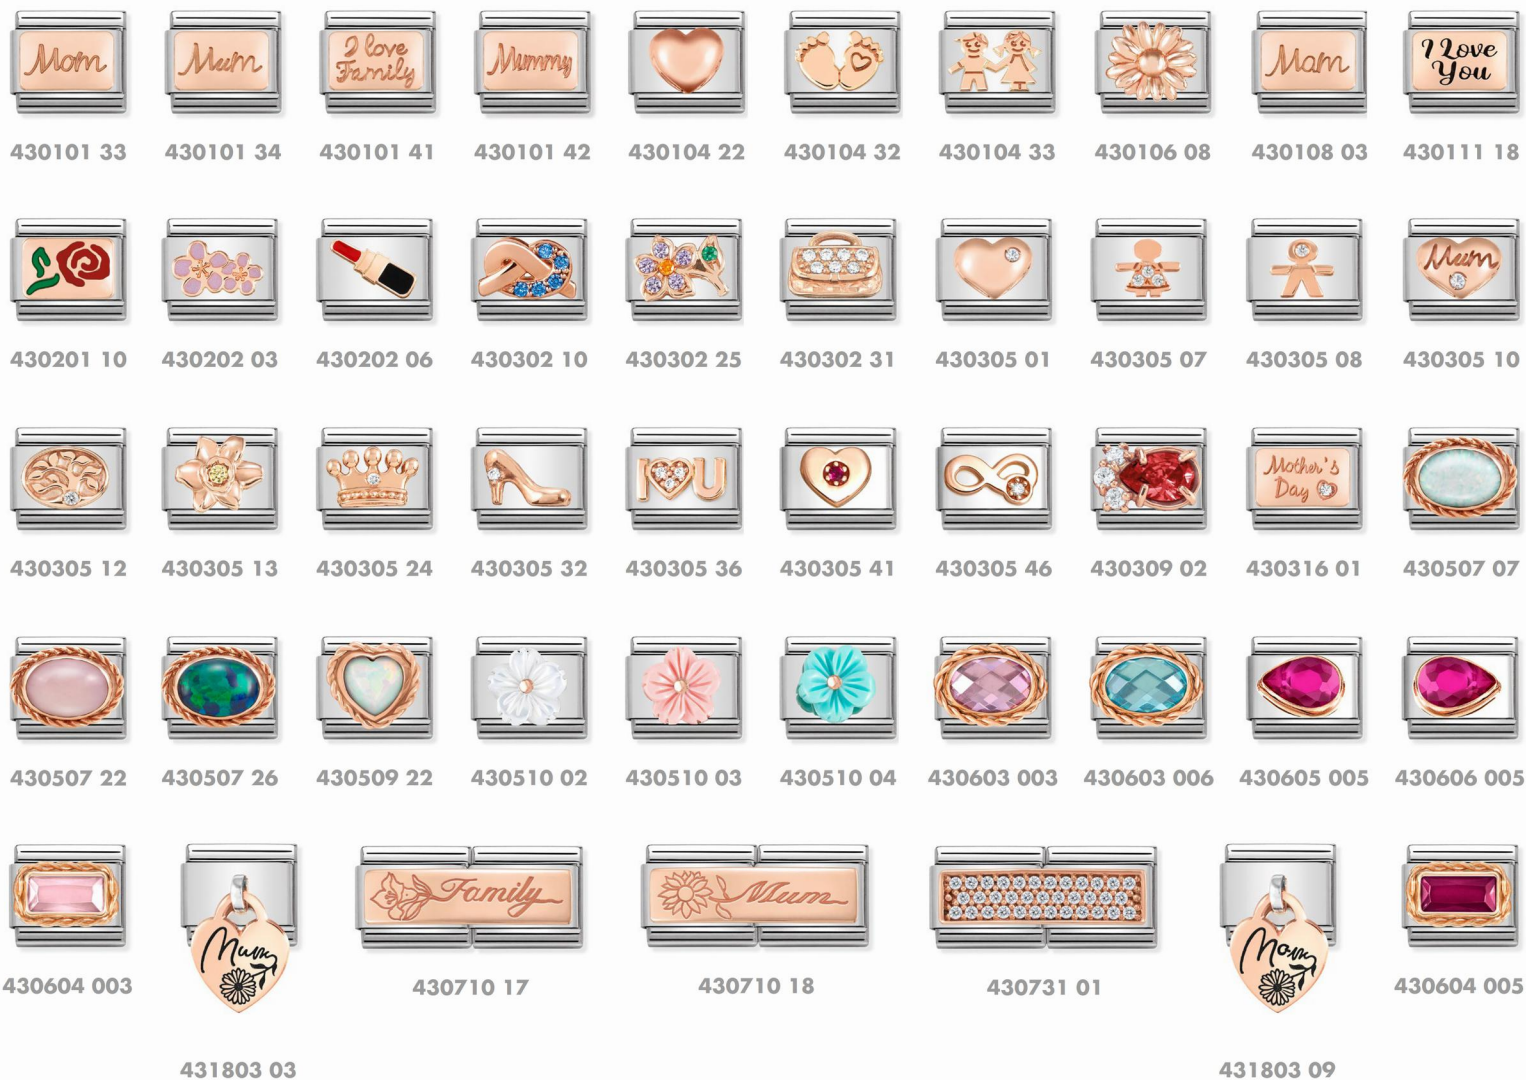

COMPOSABLE ROSEGOLD

MOTHER'S DAY SELECTION

Composable classic Links in acciaio, con simboli in oro 375/°°°, smalto, Cubic Zirconia e pietre.
Orologi Paris con finitura in PVD colorato e cinturini personalizzati con Link Composable.

Composable classic Links in stainless steel with symbols in 9K rose gold with enamel, Cubic Zirconia and gemstones.
Paris watches with coloured pvd coated finish and personalised Composable Link straps.