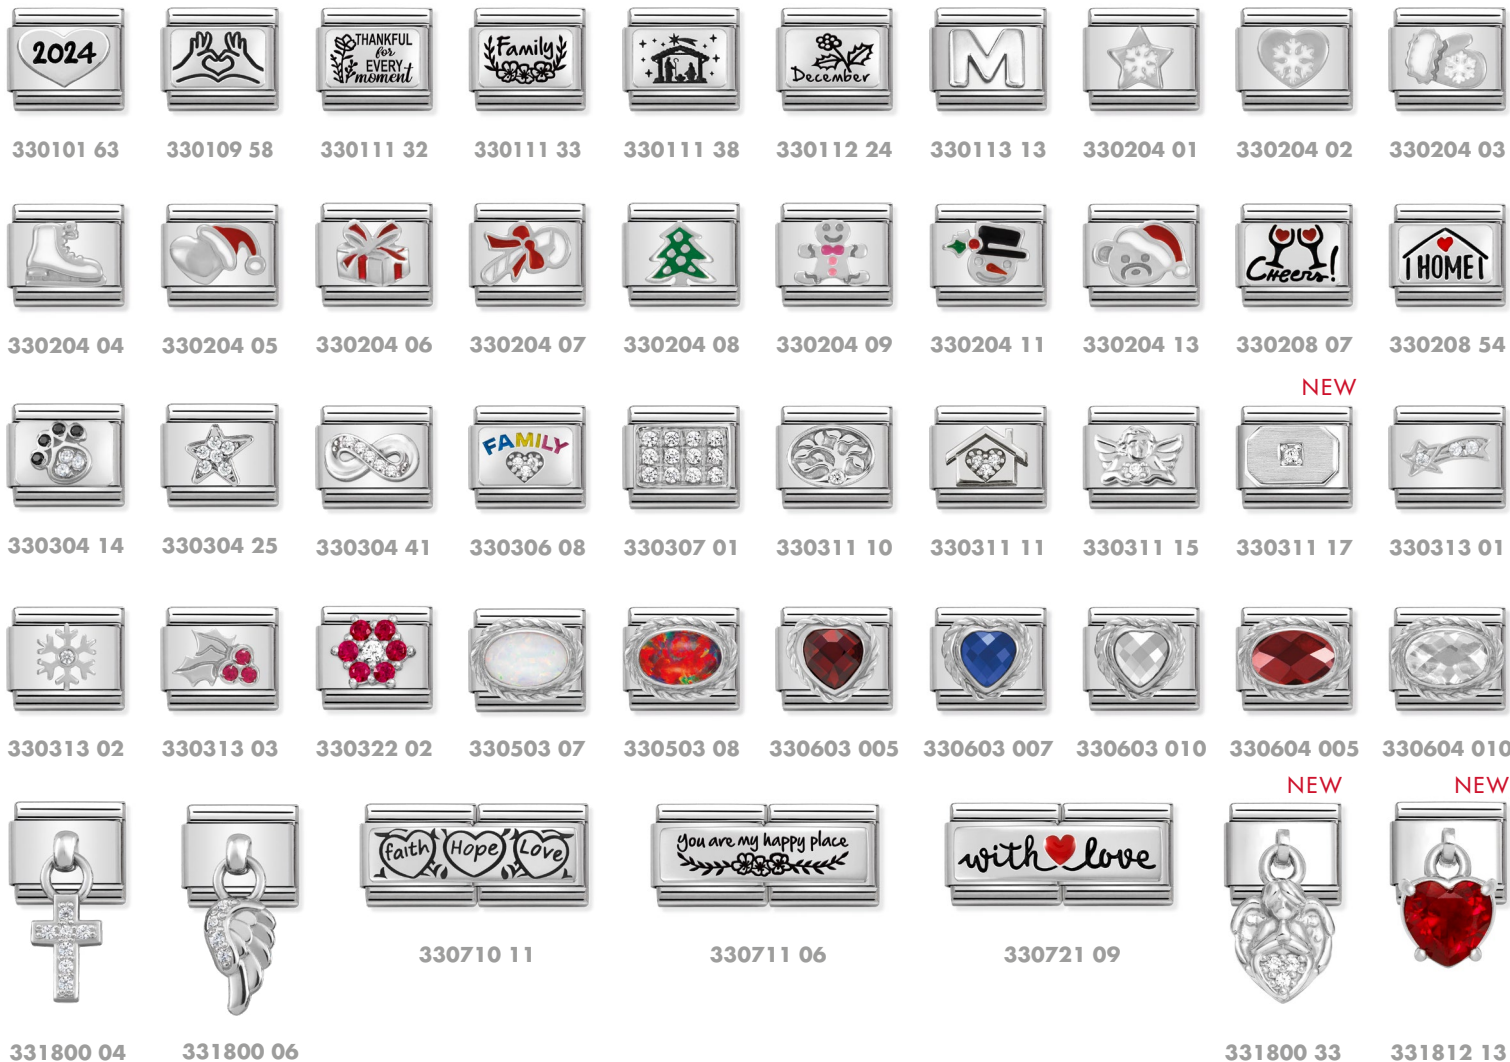

COMPOSABLE SILVERSHINE

CHRISTMAS SELECTION

Composable Classic Links in acciaio, con simboli in argento 925/000, incisioni con nero, smalto, Cubic Zirconia, Cubic Zirconia sfaccettati e pietre.
Orologi Paris con Cubic Zirconia e cinturini personalizzati con Link Composable.

Composable Classic Links in stainless steel with symbols in sterling silver with black engravings, enamel, Cubic Zirconia and gemstones.
Paris watches with Cubic Zirconia and personalised Composable Link straps.

NEW

MADE IN ITALY